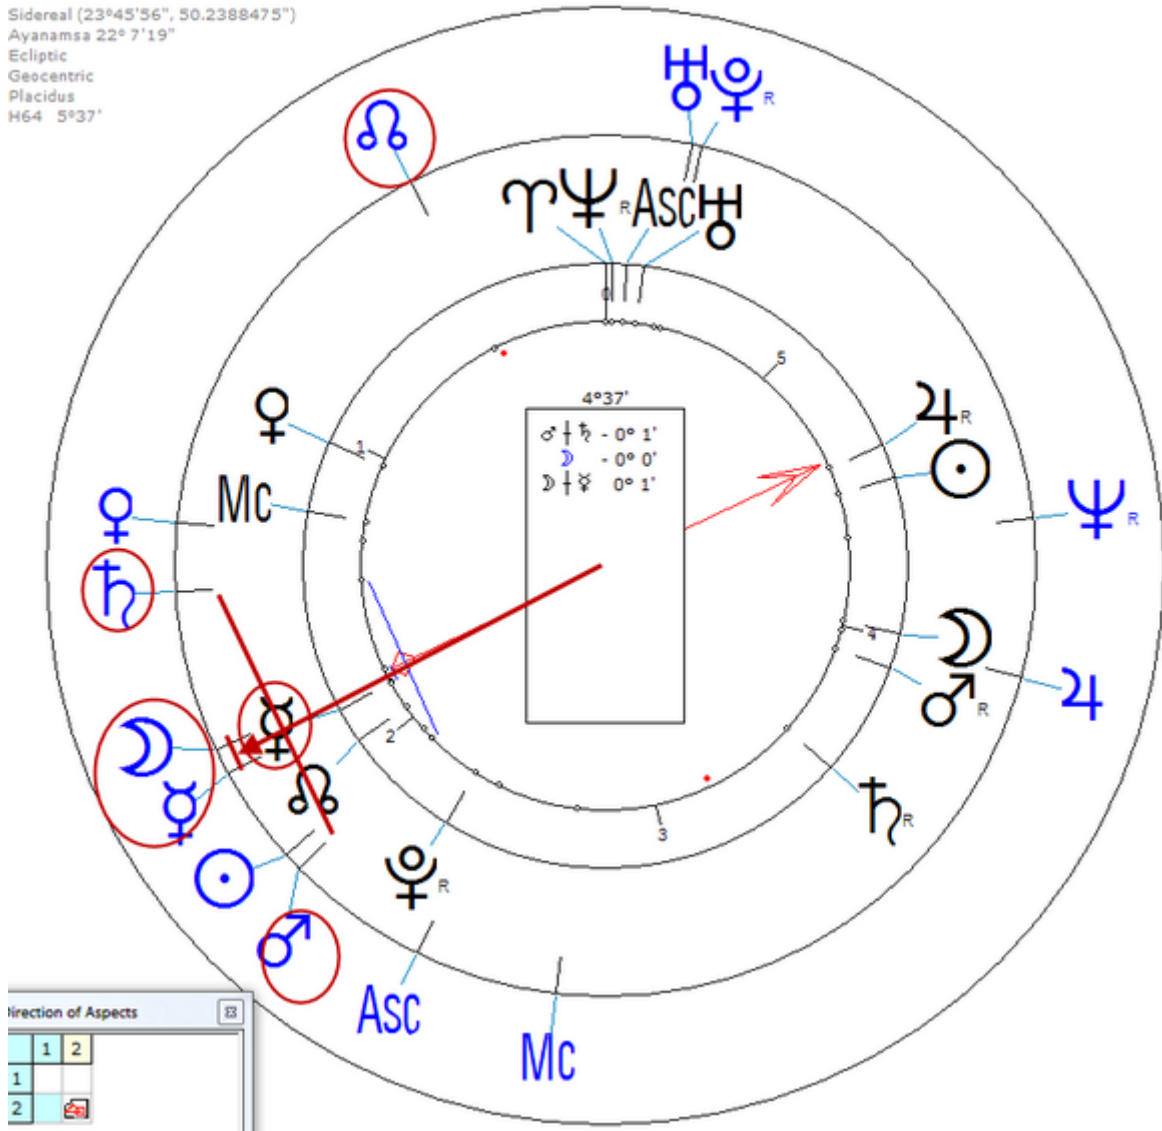

Zioncheck, Marion Anthony

5 December 1900 at 05:00 (= 05:00 AM)Kety, Poland, 49n53, 19e13
Polish-American politician.

https://www.astro.com/astro-databank/Zioncheck,_Marion_Anthony

Death by Suicide 7 August 1936 in Seattle, Washington, USA(Jumped
from hotel window)

Zweig, Stefan

28 November 1881 at 02:00 (= 02:00 AM)Vienna, Austria, 48n13, 16e20
Austrian writer, a novelist.

https://www.astro.com/astro-databank/Zweig,_Stefan

Death by Suicide 22 February 1942 at 12:00 noon in Rio De Janeiro (Pill
OD (Veronal), age 60, together with his wife. Death certificate gives 23
February, 12:30 pm)

Death certificate gives 23 February, 12:30 pm

Transit 23 February, 12:30 pm (Harmonic 64)

$$\text{♁}_t / \text{♃}_t = \text{♃}_t / \text{♁}_t = \text{♁}_t = \text{♁}_n$$

Zweig, Stefan

28 November 1881 Mon 2:00 (GMT+1:05:20) 48n13 16e20
Vienna, Austria

Sidereal (23°45'56", 50.2388475")

Ayanamsa 22° 7' 19"

Ecliptic

Geocentric

Placidus

H64 5°37'

About the author :

Cemal Cicek